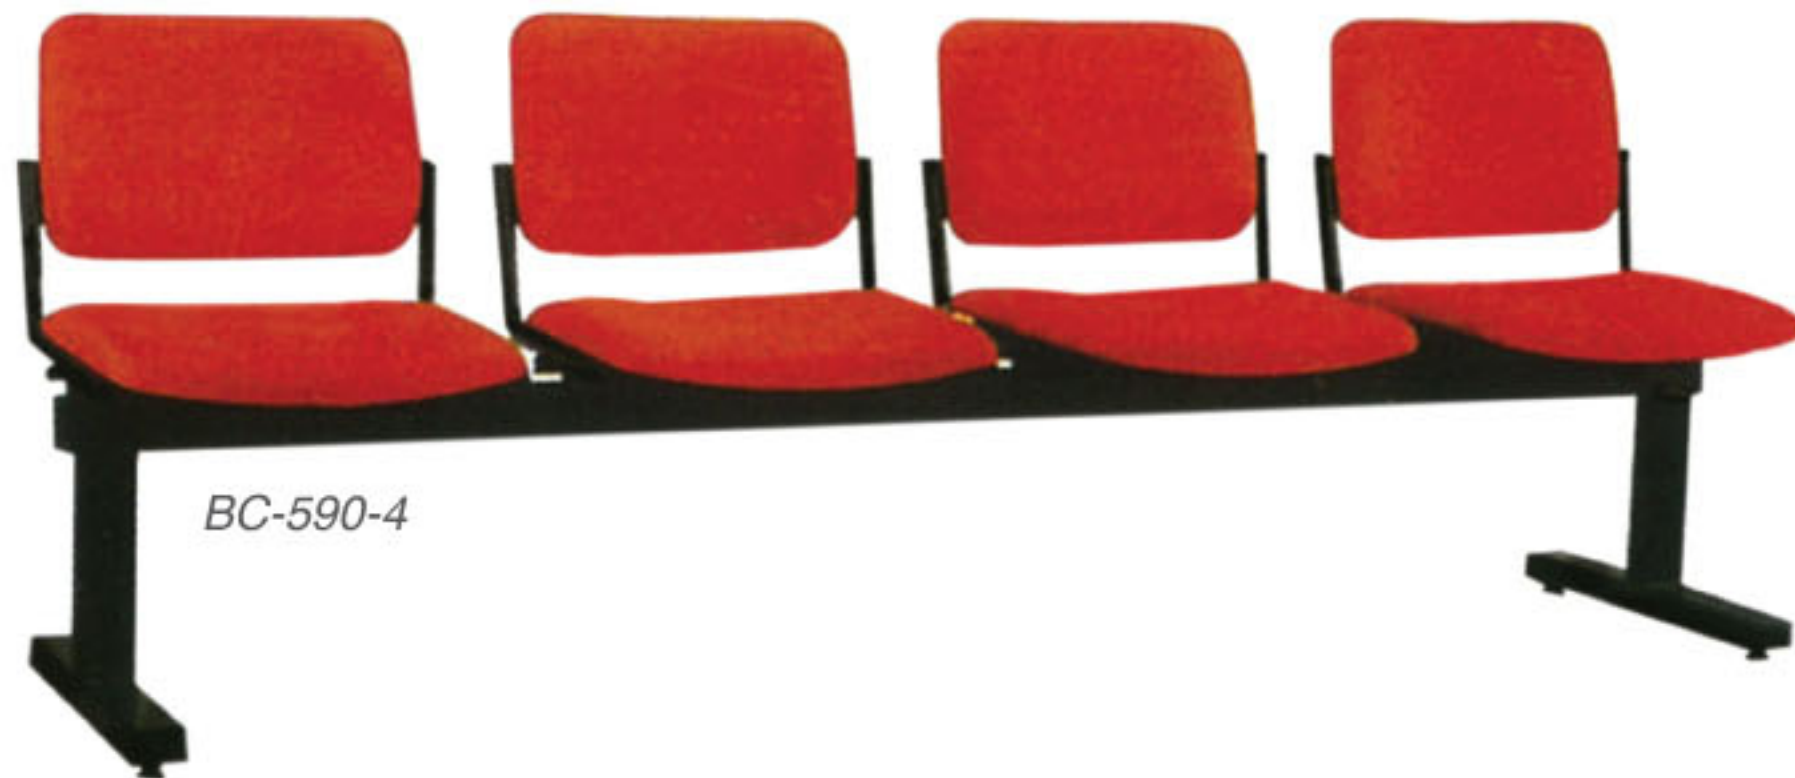

24

D25

BASIC SEATING

Model	BC-590-2	BC-590-3
Description	2-Seater Link Chair	3-Seater Link Chair
Size (mm)	1000W x 500D x 750H	1540W x 500D x 750H

Model	BC-590-4
Description	4-Seater Link Chair
Size (mm)	2080W x 500D x 750H

Model	BC-590-5
Description	5-Seater Link Chair
Size (mm)	2620W x 500D x 750H