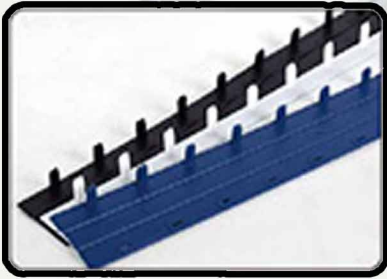

# OA Shine S980

### Product Specifications

**Model : OA Shine S980**

**Max. punch : 25 sheets (80g F4 paper)**

**Max. bind : 500 sheets (80g F4 paper)**

**Paper size : F4/A4/B5/A5/A6/etc**

**Paper margin : 2.5mm/4.5mm/6.5mm**

**Hole quantity : 24 pcs**

**Hole size : 3x8mm**

**Hole distance : 14.3mm**

**Machine size : 430 x 390 x 220mm**

**Machine weight : 18 kgs**

**Suitable for small office, school or commercial use.**

Authorised dealer :