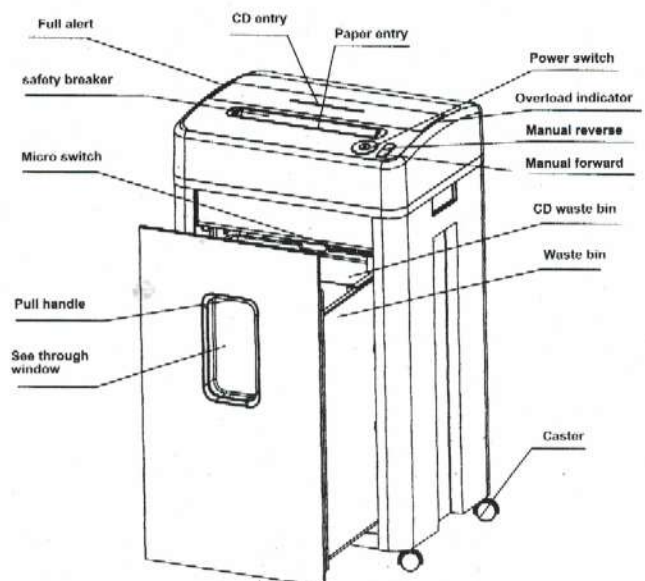

PRODUCT OUTLOOK AND NAMES

GOOD DESIGN | SUPER QUALITY | TOP PERFORMANCE | EXCELENT PRICE