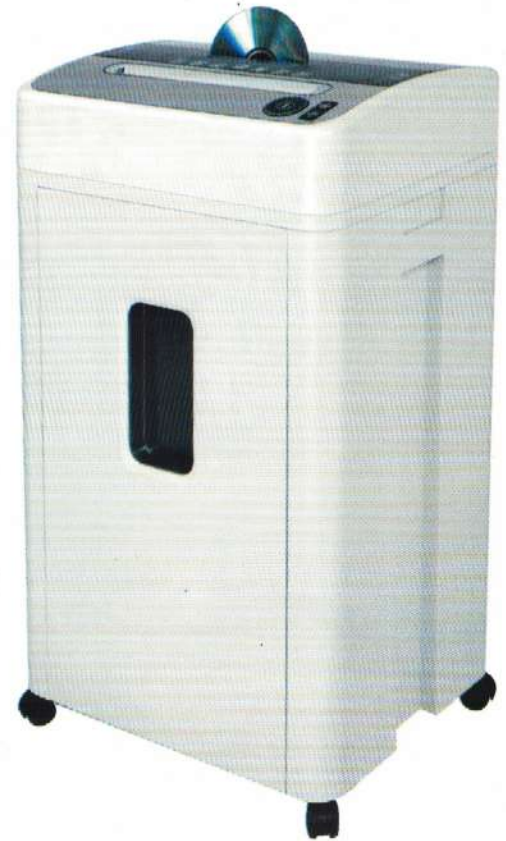

Dino®

YOUR PERFECT DOCUMENT SHREDDER

Crosscut Shredder DINO grand

Two mounted slots for paper and media

Sheet Capacity
17 / 20
sheets

Cut Size
3.0 x 23
mm

Rated Time of Use
20
minutes

LOW
NOISE

Working Panel

FEATURES :

1. Auto start / stop with photo cell
2. Auto stop and reverse if paper jams
3. Auto cut off if bin is open
4. Auto cut off if bin is full (full container warning by 15 seconds alarm)
5. Auto cut off motor over heated
6. Can shred paper clips, staples, and IC Card
7. Specially processed and hardened individual cutting blade
8. Metal gears
9. Mobile on castors
10. ABS casing

SPECIFICATION :

NEW

Power	230 V, 50 Hz
Power Consumption	410 W
Shred Size	3 x 23 (mm)
Sheet Capacity	17 sheets (80 g, A4) / 1CD 20 sheets (70 g, A4) / 1CD
Speed	3.0 m / min
CD Throat Width	125 mm
Throat Width	240 mm
Container	30 / 5 L
Dimension	400 x 310 x 650 (mm)
Net Weight	20.3 kg